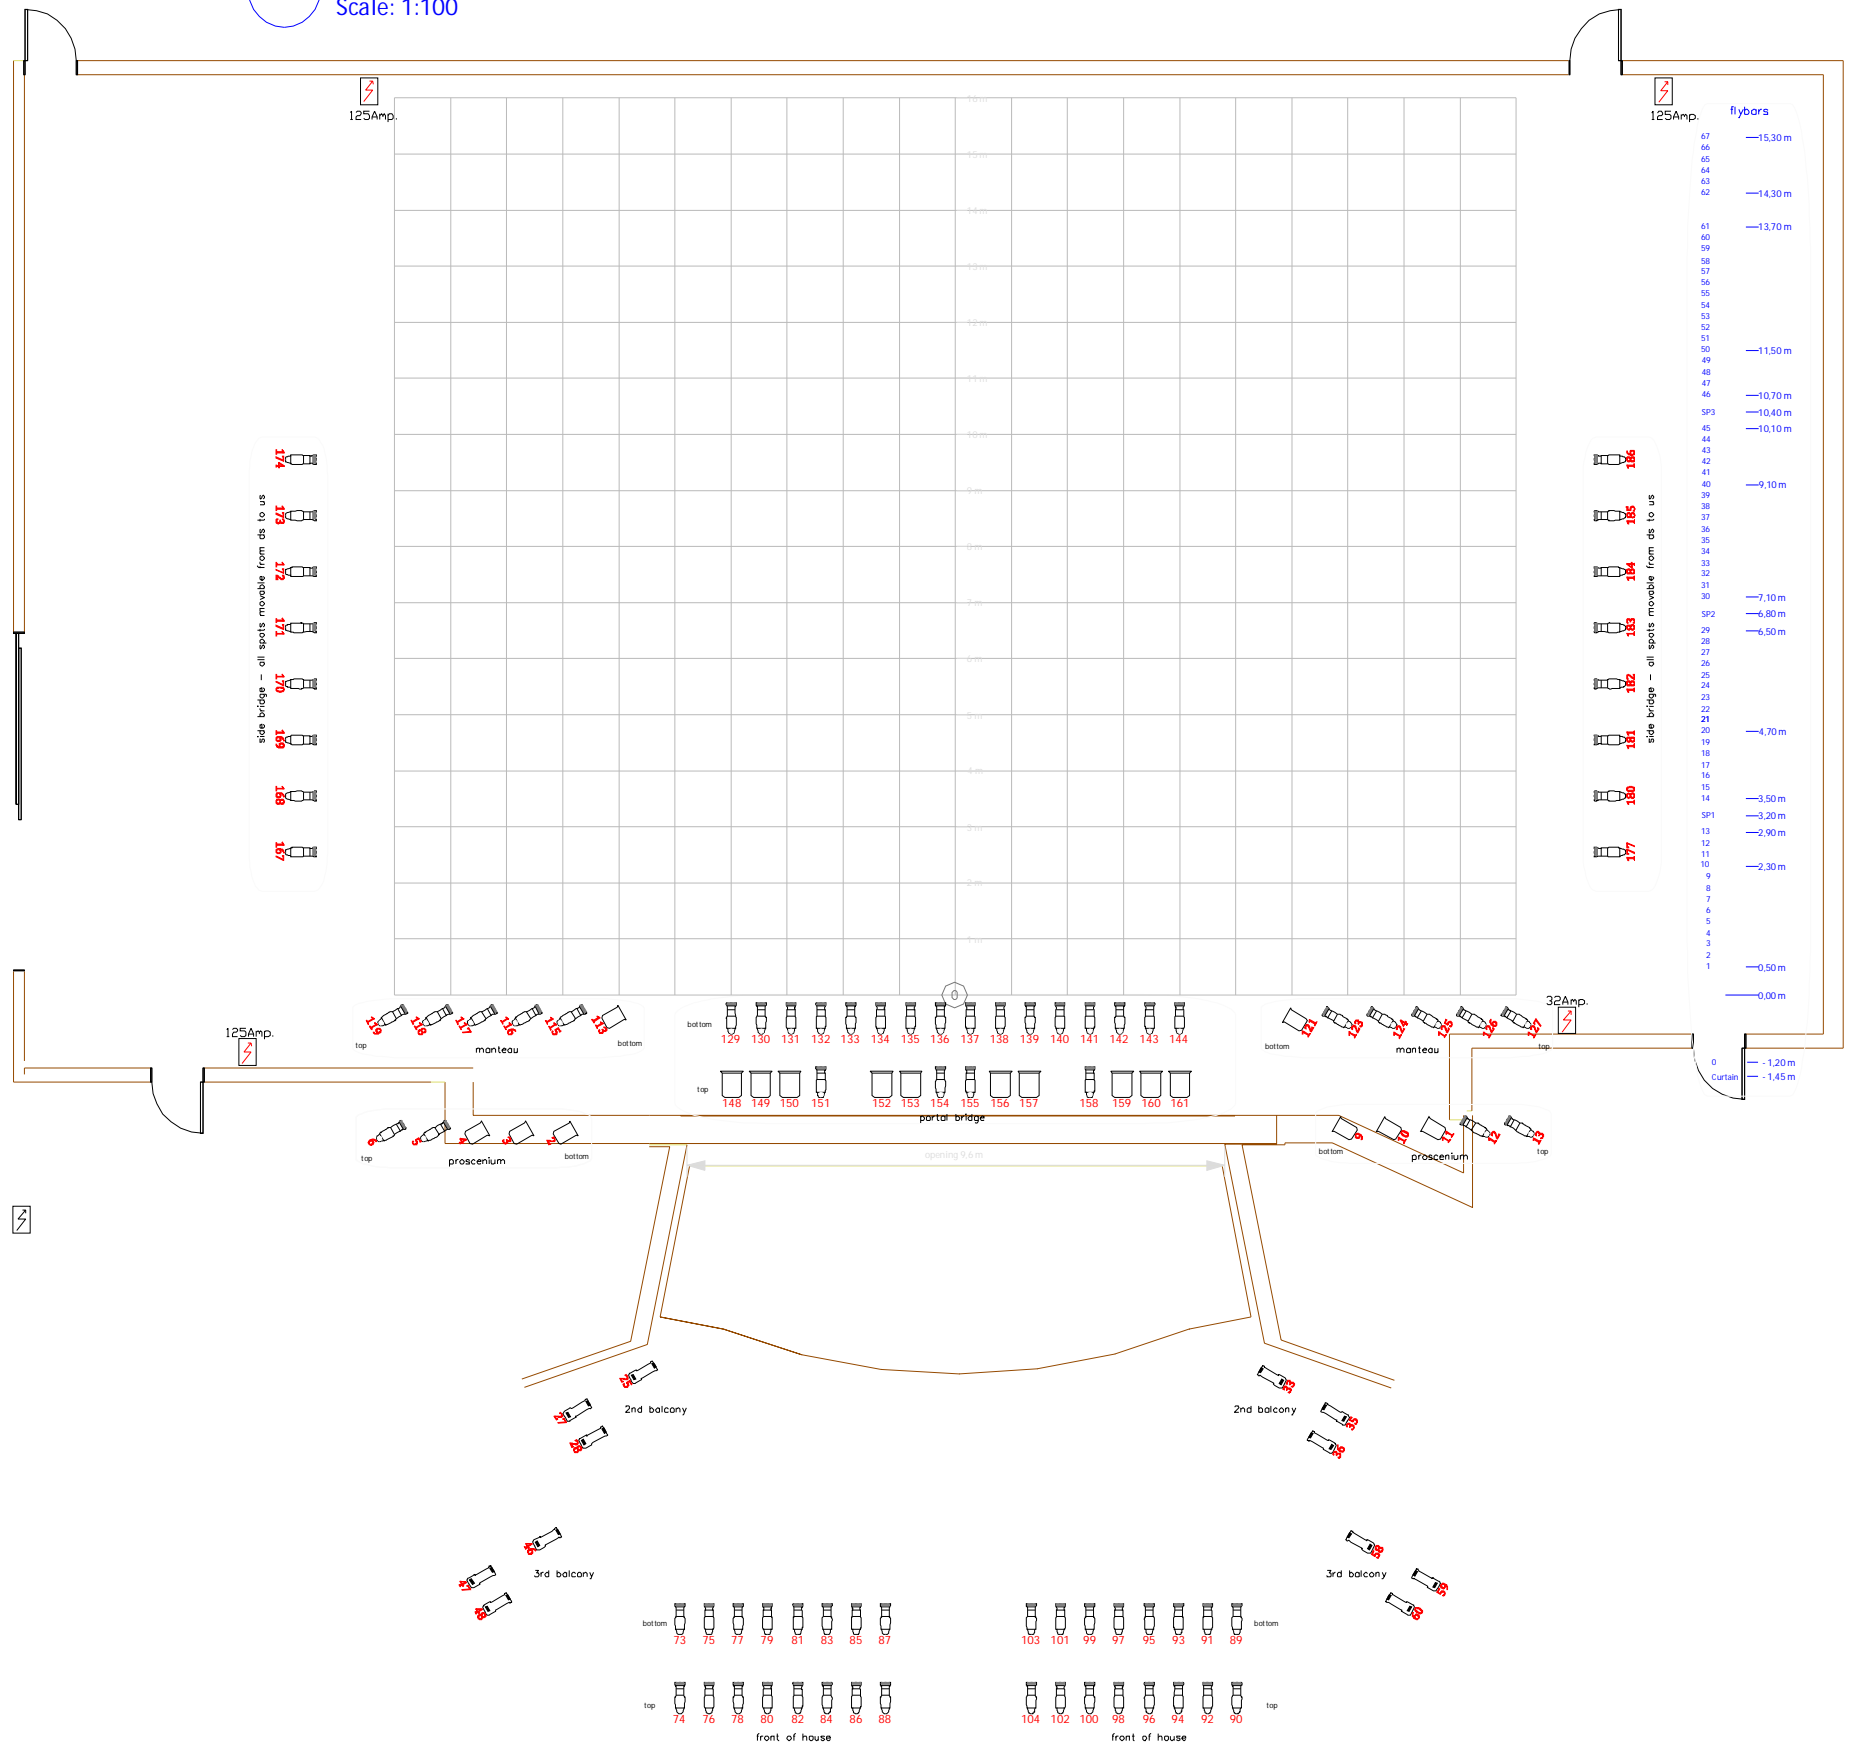

3 Lightplot KS
Scale: 1:100

All House Circuits are in 1 DMX universe:

circuits Houselights:	300
circuits Curtainwarmers:	293
occupied DMX-channels:	1-300
free DMX-channels:	301-512

**KONINKLIJKE
SCHOUWBURG**

Korte Voorhout 3 – 2511 CW The Hague
the Netherlands
+31 (0) 70 3565356
info@ks.nl – www.ks.nl